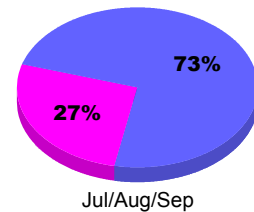

**Membership Results
2012-2013**

**Membership
2011-2012**

Month	Net Memb Goal	Actual New Memb	Actual Dropped Memb	Gain/Loss of Memb	Gain/Loss of Memb
Jul/Aug/Sep	-31	30	-91	-61	-2
Totals	-31	30	-91	-61	-2

Membership Results 2012-2013

Goal, New, Dropped, Gain/Loss

Comparison of Membership Gain/Loss

Current Year Compared to the Previous Year

Gender Comparison 2012-2013

Male Female