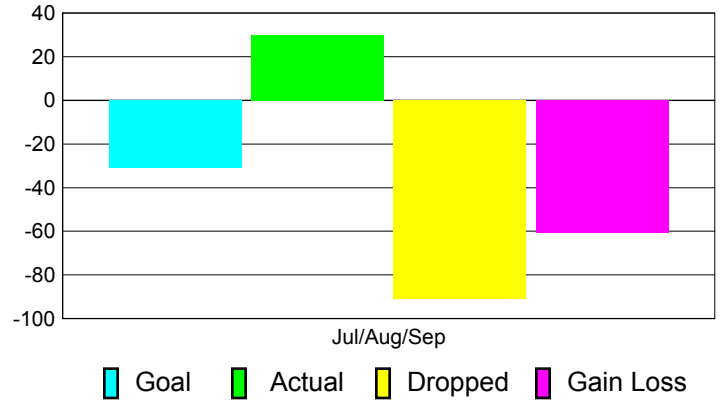

Membership Results 2012-2013

Goal, New, Dropped, Gain/Loss